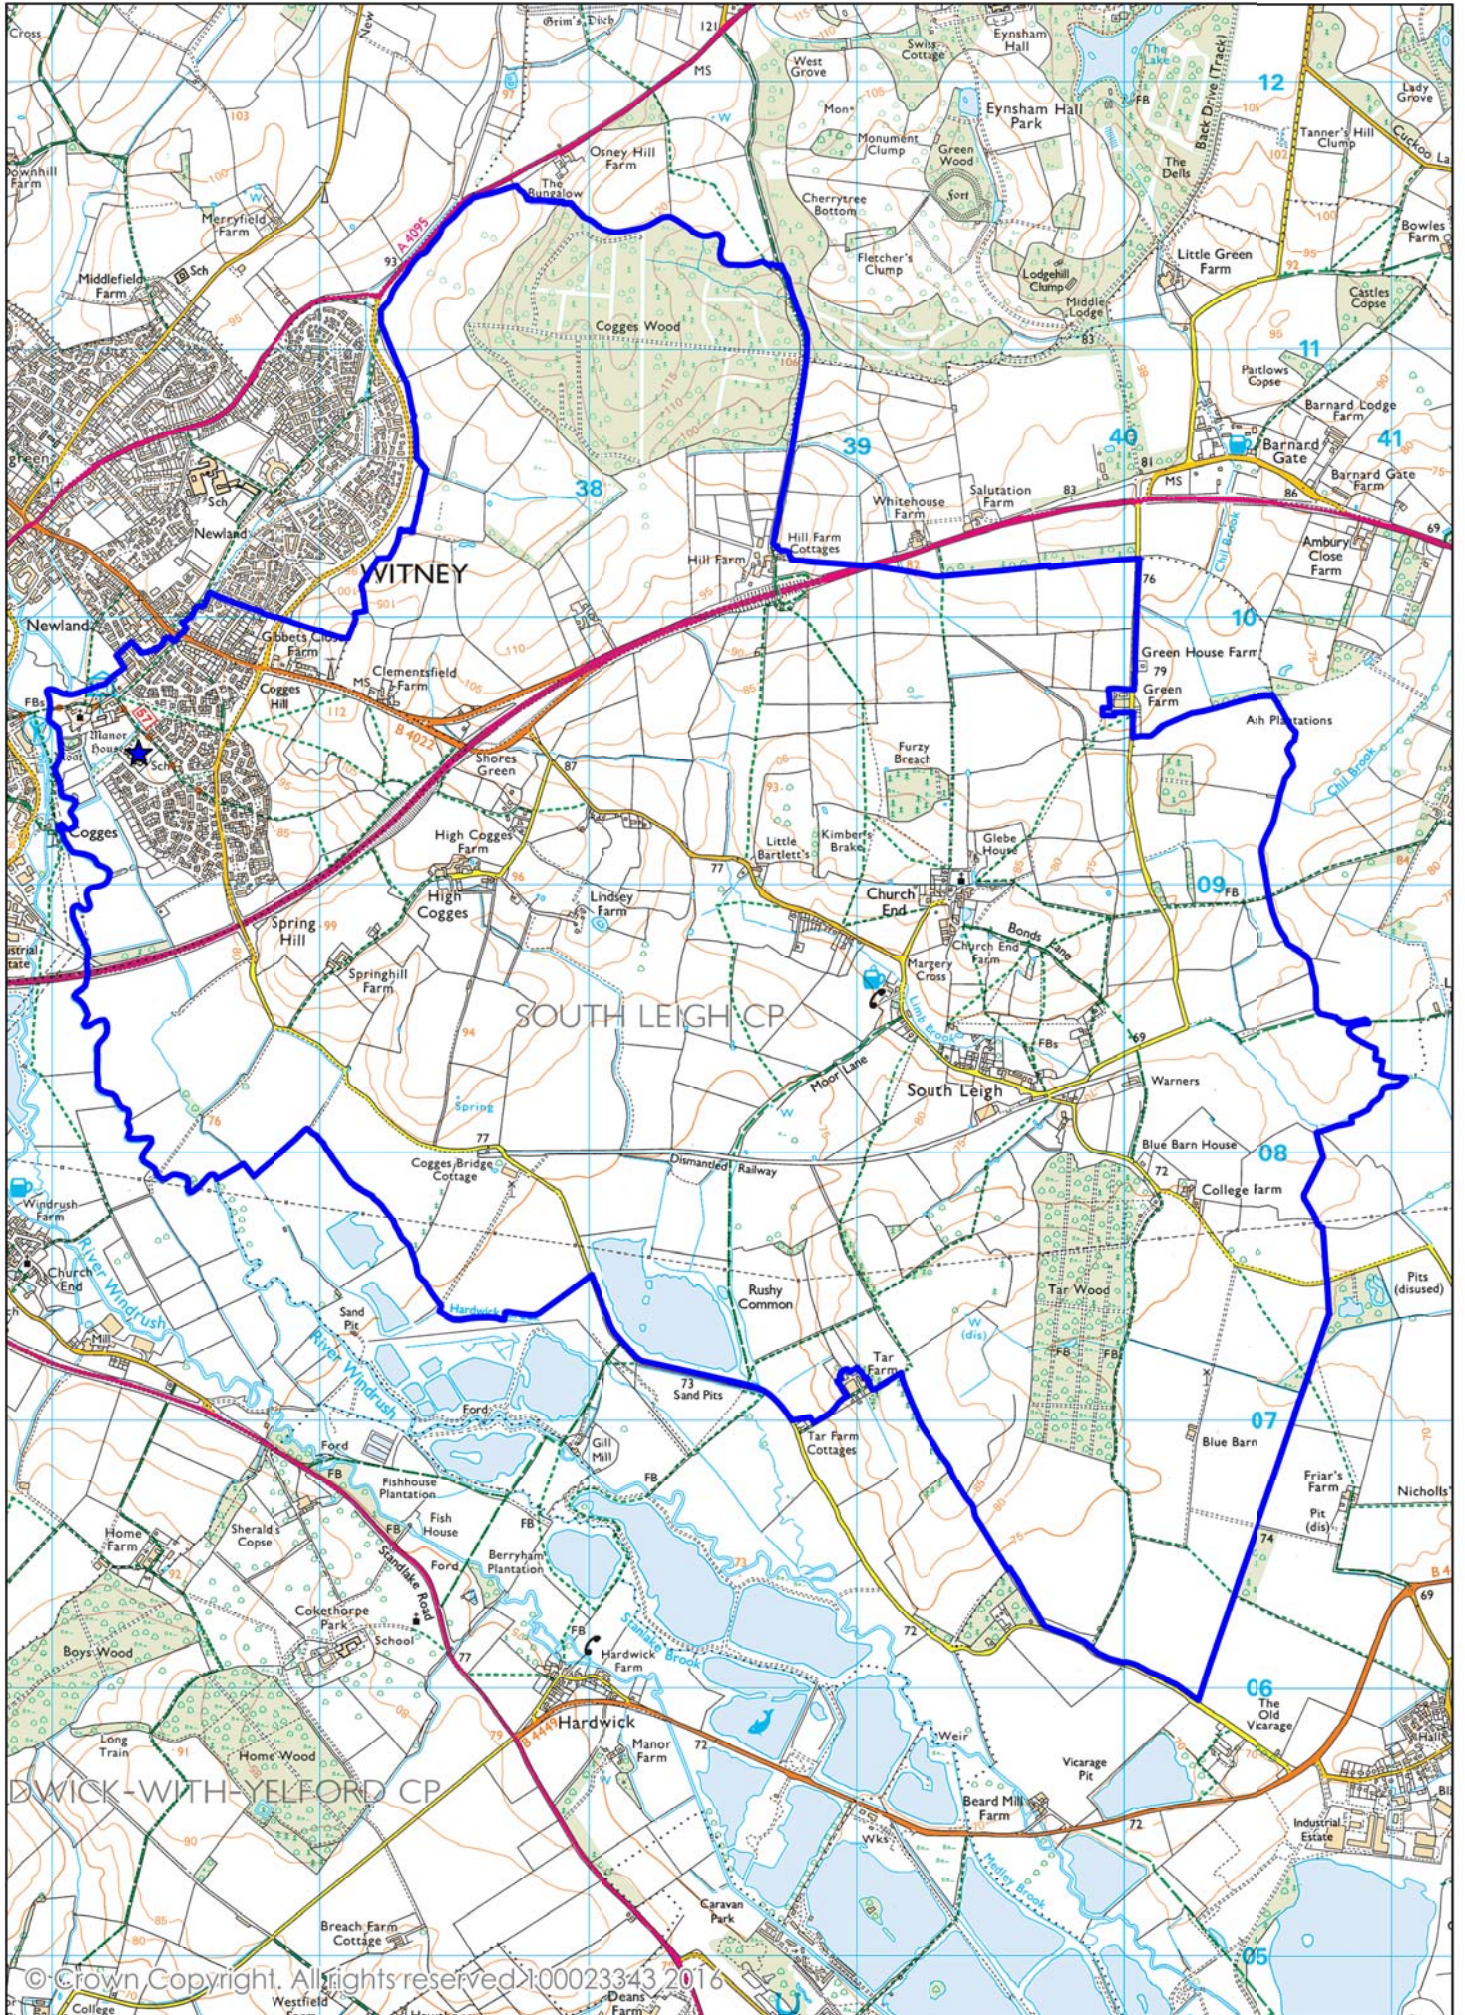

Location and agreed catchment area of The Blake CE Primary School, Cogges, Witney

Location and agreed catchment area (detail in Witney town) of The Blake CE Primary School, Cogges, Witney

APPENDIX 1

The following addresses within the civil parish of South Leigh are postally in Ducklington and are not in the agreed catchment area of The Blake CE Primary School, Cogges, Witney:

Gill Mill (TT Concrete), Standlake Road, Ducklington, OX29 7PP
Gill Mill (Smith & Sons (Bletchington) Ltd), Standlake Road,
Ducklington, OX29 7PP

These addresses are in the designated area of Ducklington CE Primary School.

APPENDIX 2

The following address within the civil parish of South Leigh is postally in Stanton Harcourt and is not in the agreed catchment area of The Blake CE Primary School, Cogges, Witney:

Gill Mill, Tar Road, Stanton Harcourt, OX29 5AN
Tar Farm, Tar Road, Stanton Harcourt, OX29 5AL
Tar Farm Cottages, Tar Road, Stanton Harcourt, OX29 5AL