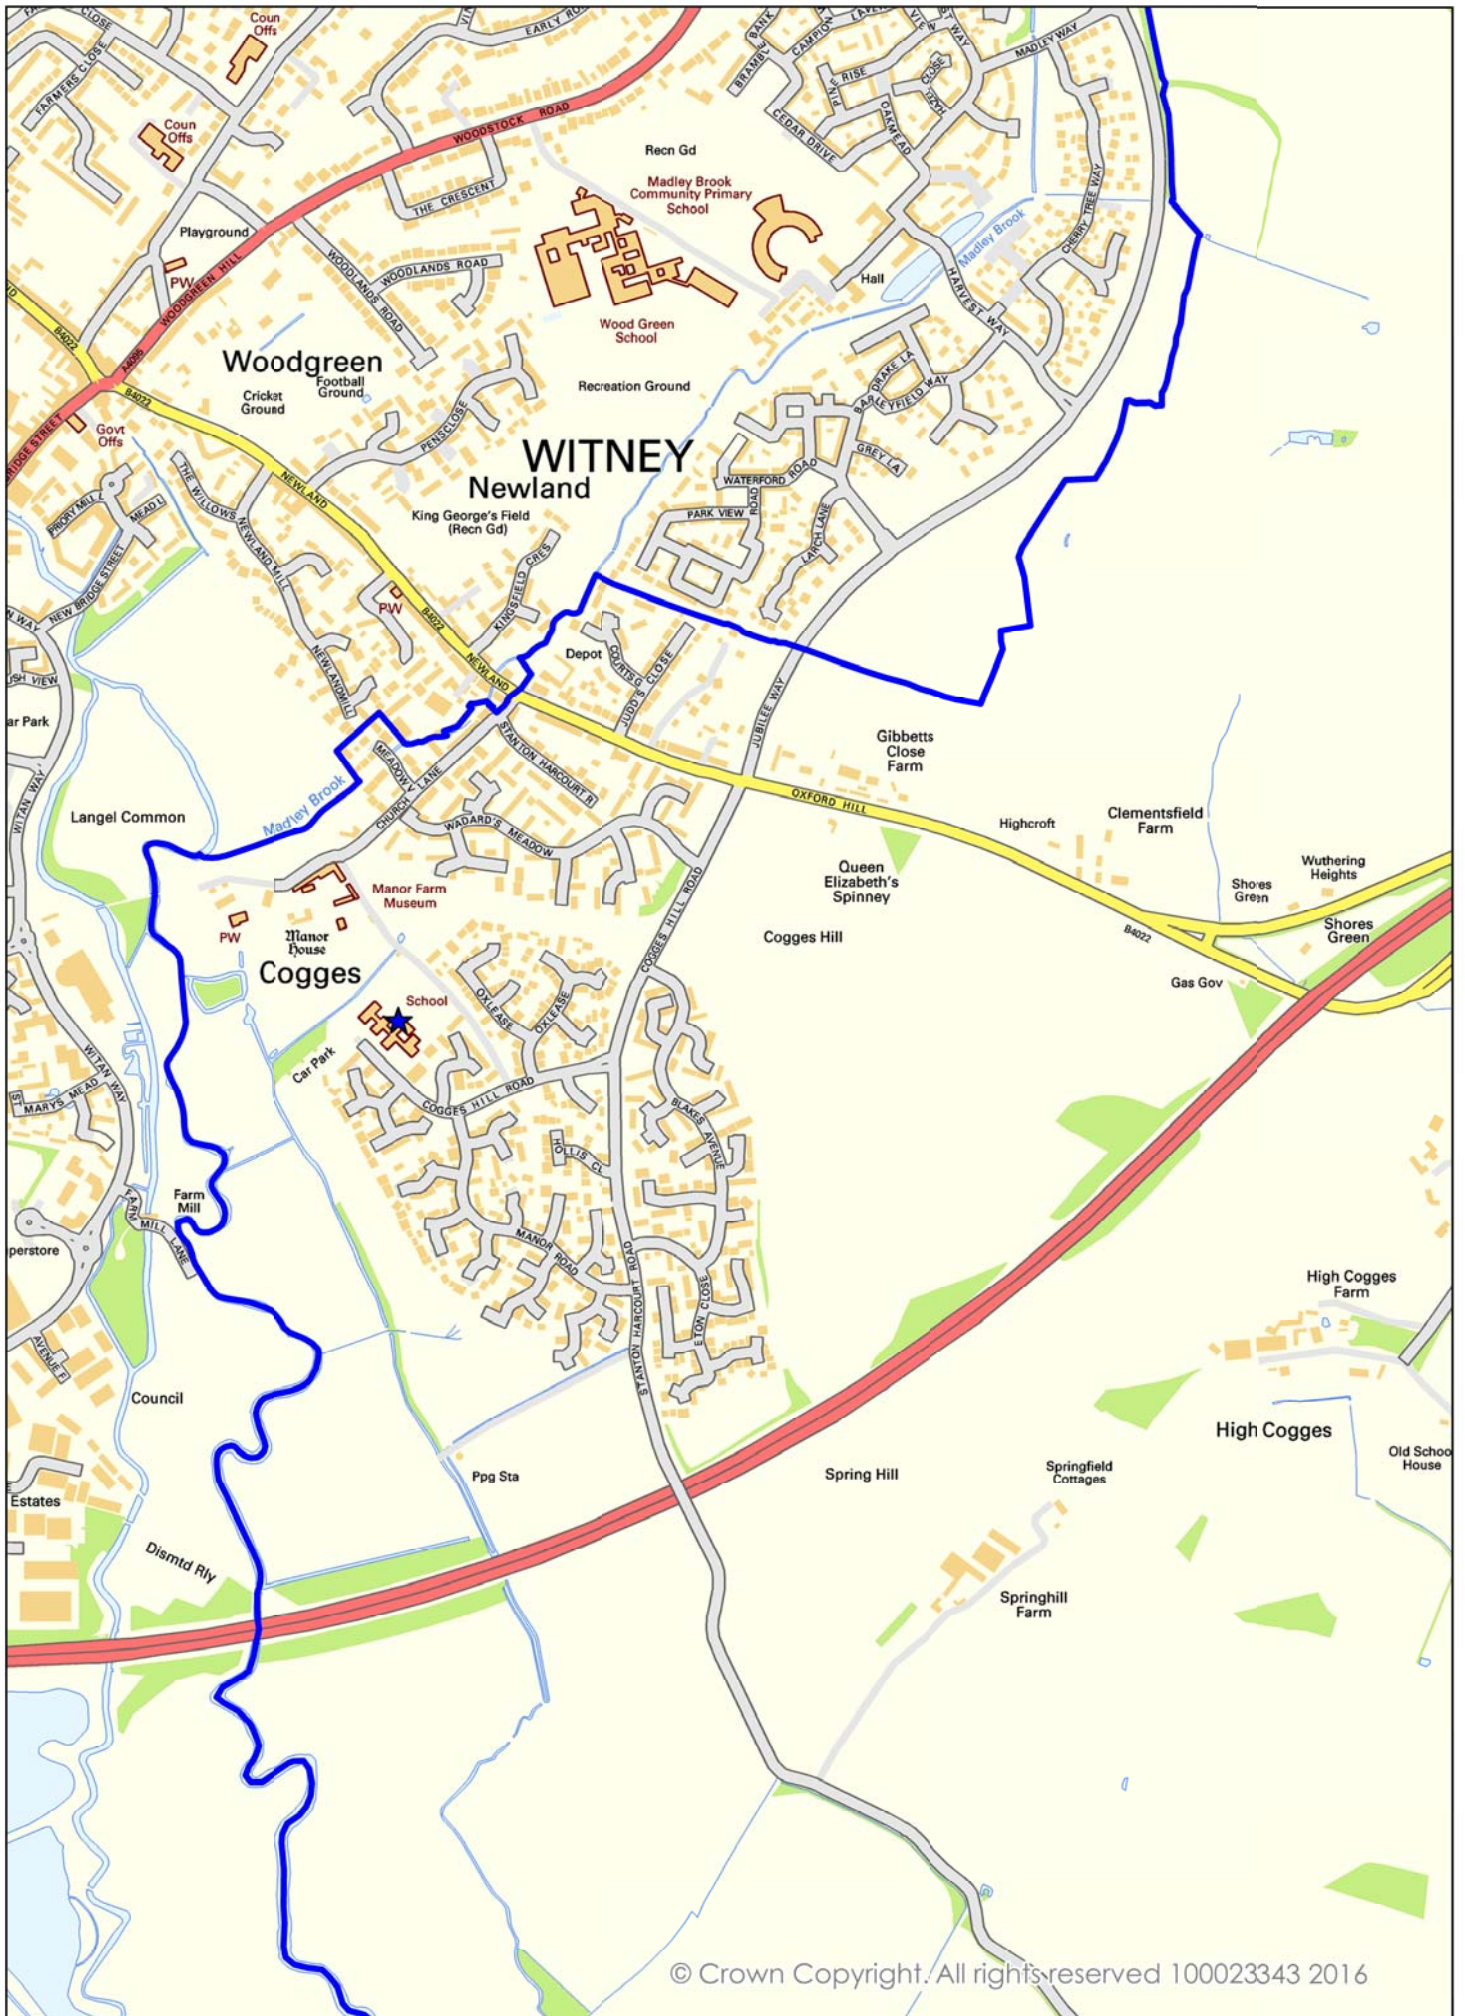

Location and agreed catchment area of The Blake CE Primary School, Cogges, Witney

Location and agreed catchment area (detail in Witney town) of The Blake CE Primary School, Cogges, Witney

APPENDIX 1

The following addresses within the civil parish of South Leigh are postally in Ducklington and are not in the agreed catchment area of The Blake CE Primary School, Cogges, Witney:

Gill Mill (TT Concrete), Standlake Road, Ducklington, OX29 7PP
Gill Mill (Smith & Sons (Bletchington) Ltd), Standlake Road,
Ducklington, OX29 7PP

These addresses are in the designated area of Ducklington CE Primary School.

APPENDIX 2

The following address within the civil parish of South Leigh is postally in Stanton Harcourt and is not in the agreed catchment area of The Blake CE Primary School, Cogges, Witney:

Gill Mill, Tar Road, Stanton Harcourt, OX29 5AN
Tar Farm, Tar Road, Stanton Harcourt, OX29 5AL
Tar Farm Cottages, Tar Road, Stanton Harcourt, OX29 5AL